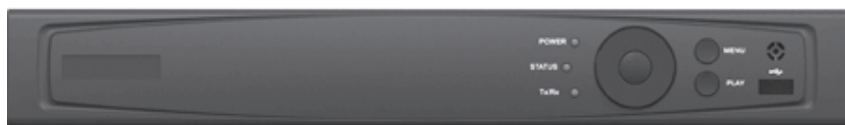

AR314-4

4CH HD-TVI DVR

Key features

- H.264 & Dual-stream video compression
- Support 1080P HD-TVI / 720P AHD / Analog / IP cameras
- Up to 1080P resolution recording and play back
- HDMI /VGA/BNC output at up to 1920×1080P resolution
- Long transmission distance over coax cable